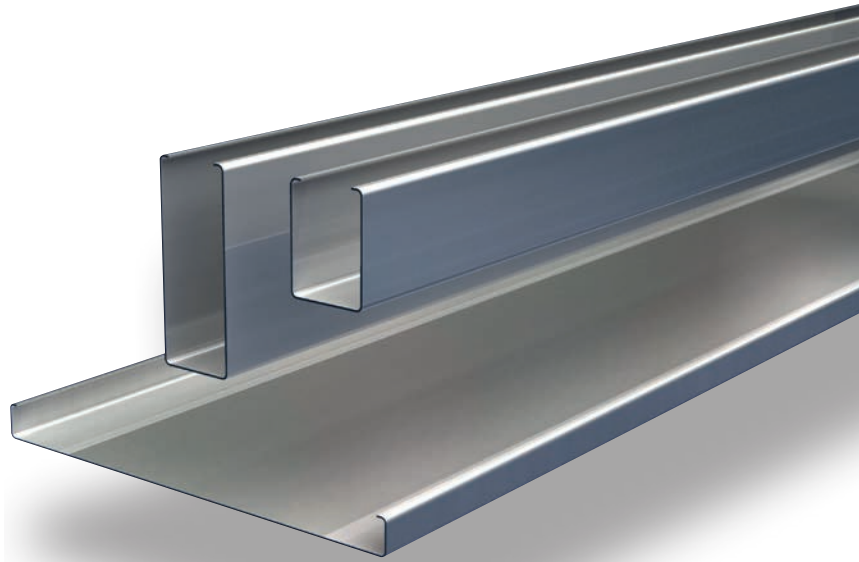

In addition, the new Luxalon® BXD ceiling system offers unique design possibilities and challenge the architect to incorporate these into his building.

SIZES

PERFORATIONS

In order to improve interior sound control, the Luxalon® panels can be supplied perforated. As a standard feature, perforated panels are supplied with a sound absorbing non-woven tissue glued into the panel, for enhanced acoustical performance.

Traditional

Playful

Specifications

DESIGN FLEXIBILITY

Luxalon® Multi-Panel ceilings provide interesting possibilities for directional room design. Our ceiling systems highlight versatility, allowing a variety of visual effects, including radial and diagonal patterns, finishes and curves. With the wide choice of colours* available it is possible to create virtually limitless designs. No matter what the design, our linear ceilings have the looks you love. Whatever your project needs, Multi-Panel ceilings give you the freedom to think inside and outside the box.

THE PRINCIPLE

- Eight panel types, varying in width and height
- Panels supplied plain or perforated
- All panels on one standard carrier
- 20 mm joint can be left open, closed or even fitted with Luxalon® Lightlines.