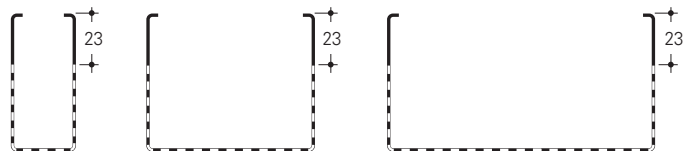

PERFORATIONS

In order to improve interior sound control, the Luxalon® panels can be supplied perforated. As a standard feature, perforated panels are supplied with a sound absorbing non-woven tissue glued into the panel, for enhanced acoustical performance.

Traditional