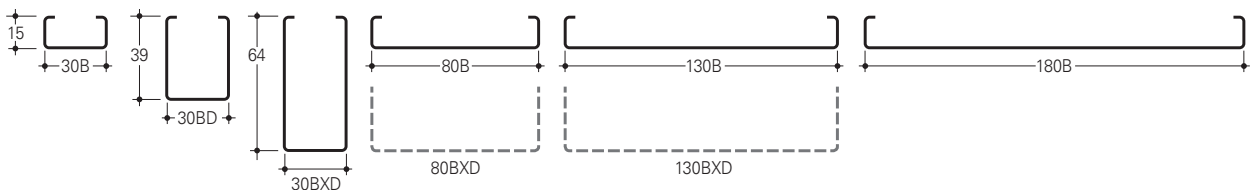

Multi-Panel BXD Ceiling System

Designed to work for you

New extra deep, acoustic Ceiling Panels with outstanding sound absorption and design capabilities.

The robust look of the BXD Ceiling System fits perfectly in large open spaces with a high level of noise like in airports, shopping malls or conference halls. With excellent sound control properties, BXD Ceiling Panels turn loud environments into spaces with a comfortable acoustic ambiance.

In addition, the new Luxalon® BXD ceiling system offers unique design possibilities and challenge the architect to incorporate these into his building.

SIZES