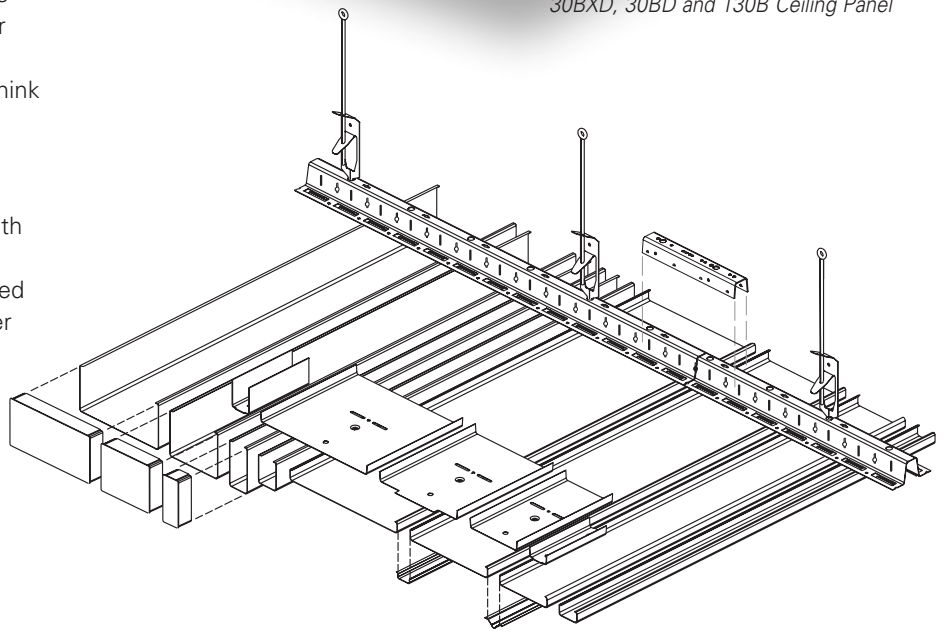

30BXD, 30BD and 130B Ceiling Panel

* Depending on panel width and height