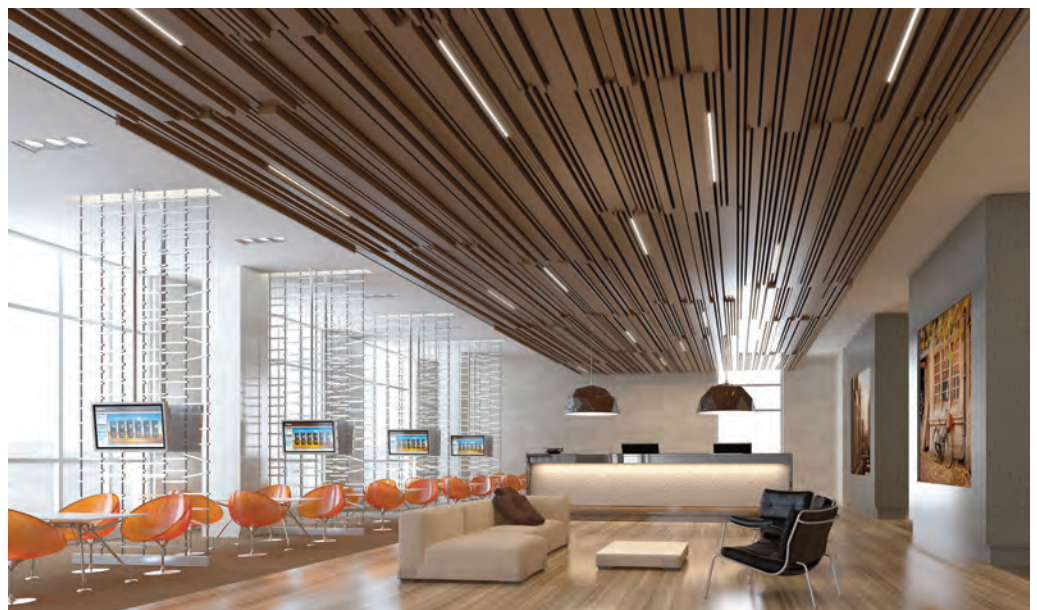

Multi-Panel BXD

Experience BXD Ceilings

HunterDouglas

CEILING

DESIGN FLEXIBILITY

Luxalon® Multi-Panel ceilings provide interesting possibilities for directional room designing. Our ceiling systems highlight versatility, allowing a variety of visual effects, including radial and diagonal patterns, finishes and curves. Choose from over 40 available colours and mix and match different sizes and heights to create the perfect look. No matter your style, our linear ceilings have the looks you love. Whatever your project needs, Multi-Panel ceilings give you the freedom to think inside or outside the box.

simple

Thrilling

- Eight varying panel widths and heights
- Panels supplied plain or perforated
- All panels on one standard carrier
- 20 mm joint can be left open, closed or even fitted with HunterDouglas® 'Lightline'