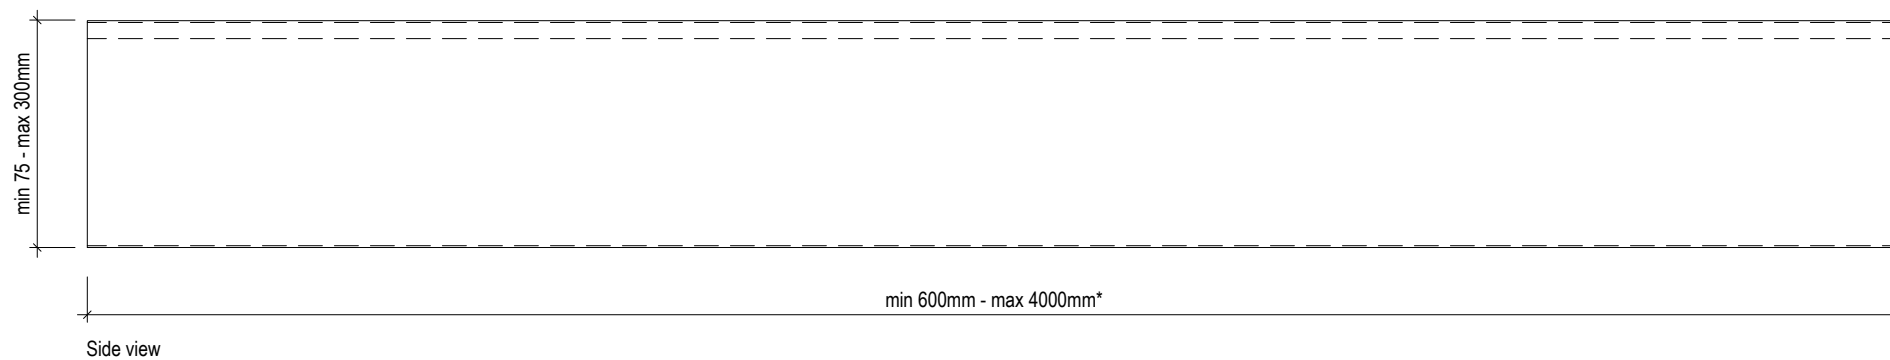

APPLICATION - TAVOLA BAFFLE FE 40TB 100 CEILING

PANEL SPAN scale 1:5

CARRIER SPAN scale 1:5

* - Panels > 4000mm available on request with a maximum of 5000mm

Drwg.No.	Date:	Scale:
C-i-Metal-Baffles-Tavola	01.05.2019	1:5
-2D_Application	Size:	Rev:
	A3	-
Subject: Interior Metal Baffles Ceiling		

Tavola BAFFLE FE 30TB xx

Tavola ENDCAP FE 30TB xx

Tavola BAFFLE FE 40TB xx

Tavola ENDCAP FE 40TB xx

Tavola BAFFLE FE 50TB xx

Tavola ENDCAP FE 50TB xx

Side view - Tavola BAFFLE FE 30TB xx, FE 40TB xx, FE 50TB xx

Tavola ENDCAP FE 30-50TB xx

* - Panels > 4000mm available on request with a maximum of 5000mm

Tavola BAFFLE AL 30TB xx

Tavola ENDCAP AL 30TB xx

Tavola BAFFLE AL 40TB xx

Tavola ENDCAP AL 40TB xx

Tavola BAFFLE AL 50TB xx

Tavola ENDCAP AL 50TB xx

Side view - Tavola BAFFLE AL 30TB xx, AL 40TB xx, AL 50TB xx

Tavola ENDCAP AL 30-50TB xx

* - Panels > 4000mm available on request with a maximum of 5000mm

Tavola SPLICE FE 30TB xx