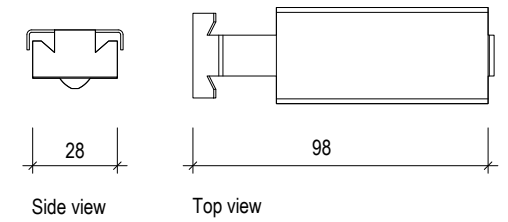

Tavola ENDCAP AL 50TB xx

Side view - Tavola BAFFLE AL 30TB xx, AL 40TB xx, AL 50TB xx

Tavola ENDCAP AL 30-50TB xx

* - Panels > 4000mm available on request with a maximum of 5000mm

Tavola SPLICE FE 30TB xx

Tavola SPLICE AL 30TB xx

Tavola SPLICE FE 40TB xx

Tavola SPLICE AL 40TB xx

Tavola SPLICE FE 50TB xx

Tavola SPLICE AL 40TB xx

Side view - Tavola SPLICE FE 30-50TB xx

Side view - Tavola SPLICE AL 30-50TB xx

Tavola LOCKING CLIP AL/FE 30TB