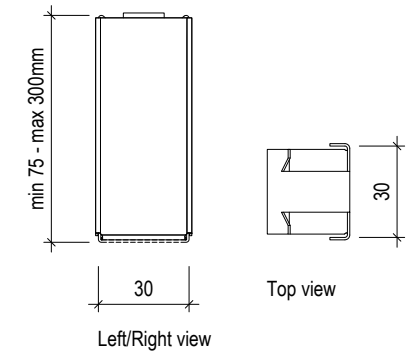

Tavola BAFFLE FE 30TB xx

Tavola ENDCAP FE 30TB xx

Tavola BAFFLE FE 40TB xx

Tavola ENDCAP FE 40TB xx

Tavola BAFFLE FE 50TB xx

Tavola ENDCAP FE 50TB xx

Side view - Tavola BAFFLE FE 30TB xx, FE 40TB xx, FE 50TB xx

Tavola ENDCAP FE 30-50TB xx

* - Panels > 4000mm available on request with a maximum of 5000mm

Tavola BAFFLE AL 30TB xx

Tavola ENDCAP AL 30TB xx

Tavola BAFFLE AL 40TB xx

Tavola ENDCAP AL 40TB xx

Tavola BAFFLE AL 50TB xx

Tavola ENDCAP AL 50TB xx

Side view - Tavola BAFFLE AL 30TB xx, AL 40TB xx, AL 50TB xx

Tavola ENDCAP AL 30-50TB xx

* - Panels > 4000mm available on request with a maximum of 5000mm

Tavola SPLICE FE 30TB xx

Tavola SPLICE AL 30TB xx

Tavola SPLICE FE 40TB xx

Tavola SPLICE AL 40TB xx

Tavola SPLICE FE 50TB xx

Tavola SPLICE AL 40TB xx

Side view - Tavola SPLICE FE 30-50TB xx

Side view - Tavola SPLICE AL 30-50TB xx

Tavola LOCKING CLIP AL/FE 30TB