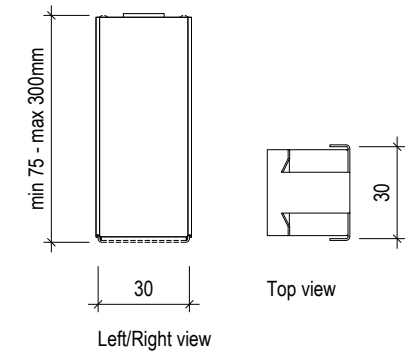

APPLICATION - TAVOLA BAFFLE FE 40TB 100 CEILING

PANEL SPAN scale 1:5

CARRIER SPAN scale 1:5

* - Panels > 4000mm available on request with a maximum of 5000mm

Drwg.No.	Date:	Scale:
C-i-Metal-Baffles-Tavola	01.05.2019	1:5
-2D_Application	Size:	Rev:
	A3	-
Subject: Interior Metal Baffles Ceiling		

Tavola BAFFLE FE 30TB xx

Tavola ENDCAP FE 30TB xx

Tavola BAFFLE FE 40TB xx

Tavola ENDCAP FE 40TB xx

Tavola BAFFLE FE 50TB xx

Tavola ENDCAP FE 50TB xx

Side view - Tavola BAFFLE FE 30TB xx, FE 40TB xx, FE 50TB xx

Tavola ENDCAP FE 30-50TB xx

* - Panels > 4000mm available on request with a maximum of 5000mm

Tavola BAFFLE AL 30TB xx

Tavola ENDCAP AL 30TB xx

Tavola BAFFLE AL 40TB xx

Tavola ENDCAP AL 40TB xx

Tavola BAFFLE AL 50TB xx

Tavola ENDCAP AL 50TB xx

Side view - Tavola BAFFLE AL 30TB xx, AL 40TB xx, AL 50TB xx

Tavola ENDCAP AL 30-50TB xx

* - Panels > 4000mm available on request with a maximum of 5000mm

Tavola SPLICE FE 30TB xx