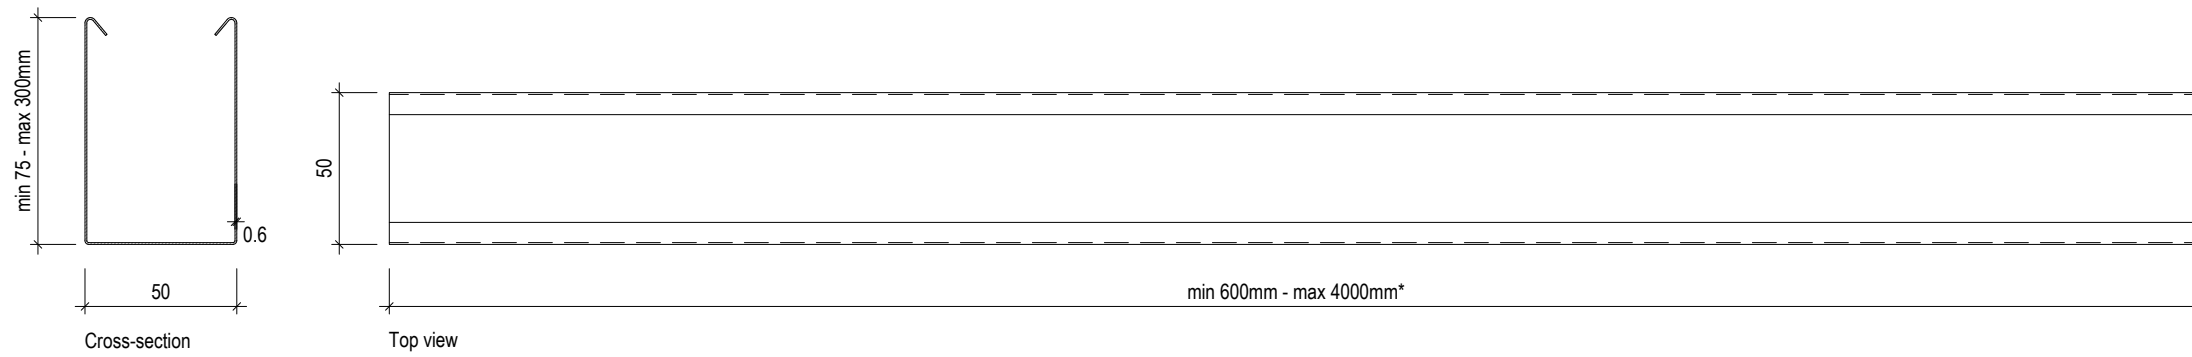

APPLICATION - TAVOLA BAFFLE FE 40TB 100 CEILING

PANEL SPAN scale 1:5

CARRIER SPAN scale 1:5

* - Panels > 4000mm available on request with a maximum of 5000mm

Drwg.No.	Date:	Scale:
C-i-Metal-Baffles-Tavola	01.05.2019	1:5
-2D_Application	Size:	Rev:
	A3	-
Subject: Interior Metal Baffles Ceiling		

Tavola BAFFLE FE 30TB xx

Tavola ENDCAP FE 30TB xx

Tavola BAFFLE FE 40TB xx

Tavola ENDCAP FE 40TB xx

Tavola BAFFLE FE 50TB xx

Tavola ENDCAP FE 50TB xx

Side view - Tavola BAFFLE FE 30TB xx, FE 40TB xx, FE 50TB xx

Tavola ENDCAP FE 30-50TB xx

* - Panels > 4000mm available on request with a maximum of 5000mm

Tavola BAFFLE AL 30TB xx

Tavola ENDCAP AL 30TB xx

Tavola BAFFLE AL 40TB xx

Tavola ENDCAP AL 40TB xx

Tavola BAFFLE AL 50TB xx

Tavola ENDCAP AL 50TB xx

Side view - Tavola BAFFLE AL 30TB xx, AL 40TB xx, AL 50TB xx

Tavola ENDCAP AL 30-50TB xx

* - Panels > 4000mm available on request with a maximum of 5000mm

Tavola SPLICE FE 30TB xx