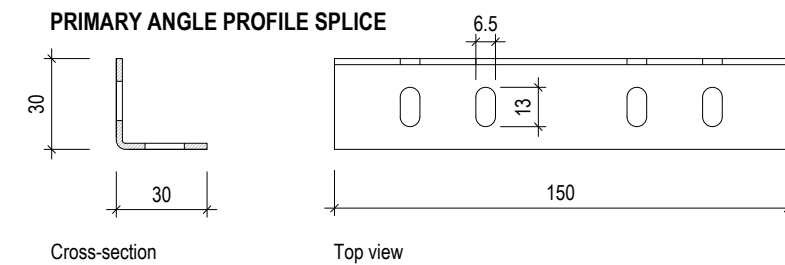

LOWER NONIUS HANGER

PRIMARY ANGLE PROFILE

PRIMARY ANGLE PROFILE SPLICE

Tavola CARRIER SPLICE

Standard Colour samples

'Cool Whites'

0181 0106
±RAL 9003 ±RAL 9016

'Warm Whites'