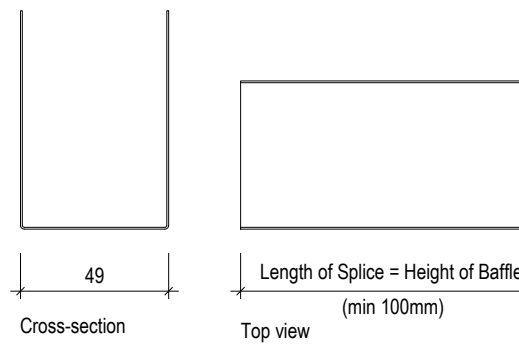

Tavola ENDCAP AL 50TB xx

Side view - Tavola BAFFLE AL 30TB xx, AL 40TB xx, AL 50TB xx

Tavola ENDCAP AL 30-50TB xx

* - Panels > 4000mm available on request with a maximum of 5000mm

Tavola SPLICE FE 30TB xx

Tavola SPLICE AL 30TB xx

Tavola SPLICE FE 40TB xx

Tavola SPLICE AL 40TB xx

Tavola SPLICE FE 50TB xx

Tavola SPLICE AL 40TB xx

Side view - Tavola SPLICE FE 30-50TB xx

Side view - Tavola SPLICE AL 30-50TB xx

Tavola LOCKING CLIP AL/FE 30TB