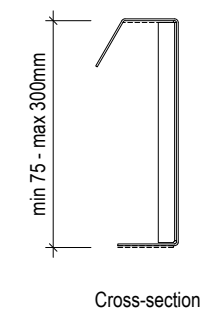

APPLICATION - TAVOLA BAFFLE FE 40TB 100 CEILING

PANEL SPAN scale 1:5

CARRIER SPAN scale 1:5

* - Panels > 4000mm available on request with a maximum of 5000mm

Drwg.No.	Date:	Scale:
C-i-Metal-Baffles-Tavola	01.05.2019	1:5
-2D_Application	Size:	Rev:
	A3	-
Subject: Interior Metal Baffles Ceiling		

Tavola BAFFLE FE 30TB xx

Tavola ENDCAP FE 30TB xx

Tavola BAFFLE FE 40TB xx

Tavola ENDCAP FE 40TB xx

Tavola BAFFLE FE 50TB xx

Tavola ENDCAP FE 50TB xx

Side view - Tavola BAFFLE FE 30TB xx, FE 40TB xx, FE 50TB xx

Tavola ENDCAP FE 30-50TB xx

* - Panels > 4000mm available on request with a maximum of 5000mm

Tavola BAFFLE AL 30TB xx

Tavola ENDCAP AL 30TB xx

Tavola BAFFLE AL 40TB xx

Tavola ENDCAP AL 40TB xx

Tavola BAFFLE AL 50TB xx

Tavola ENDCAP AL 50TB xx

Side view - Tavola BAFFLE AL 30TB xx, AL 40TB xx, AL 50TB xx

Tavola ENDCAP AL 30-50TB xx

* - Panels > 4000mm available on request with a maximum of 5000mm

Tavola SPLICE FE 30TB xx