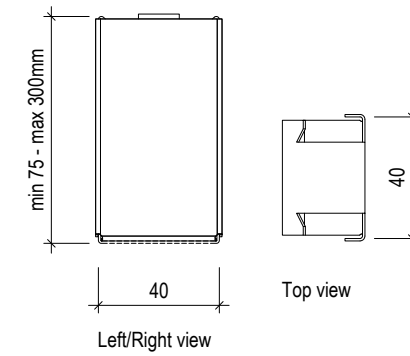

APPLICATION - TAVOLA BAFFLE FE 40TB 100 CEILING

PANEL SPAN scale 1:5

CARRIER SPAN scale 1:5

* - Panels > 4000mm available on request with a maximum of 5000mm

Drwg.No.	Date:	Scale:
C-i-Metal-Baffles-Tavola	01.05.2019	1:5
-2D_Application	Size:	Rev:
	A3	-
Subject: Interior Metal Baffles Ceiling		

Tavola BAFFLE FE 30TB xx

Tavola ENDCAP FE 30TB xx

Tavola BAFFLE FE 40TB xx

Tavola ENDCAP FE 40TB xx

Tavola BAFFLE FE 50TB xx

Tavola ENDCAP FE 50TB xx

Side view - Tavola BAFFLE FE 30TB xx, FE 40TB xx, FE 50TB xx

Tavola ENDCAP FE 30-50TB xx

* - Panels > 4000mm available on request with a maximum of 5000mm

Tavola BAFFLE AL 30TB xx

Tavola ENDCAP AL 30TB xx

Tavola BAFFLE AL 40TB xx

Tavola ENDCAP AL 40TB xx

Tavola BAFFLE AL 50TB xx

Tavola ENDCAP AL 50TB xx

Side view - Tavola BAFFLE AL 30TB xx, AL 40TB xx, AL 50TB xx

Tavola ENDCAP AL 30-50TB xx

* - Panels > 4000mm available on request with a maximum of 5000mm

Tavola SPLICE FE 30TB xx