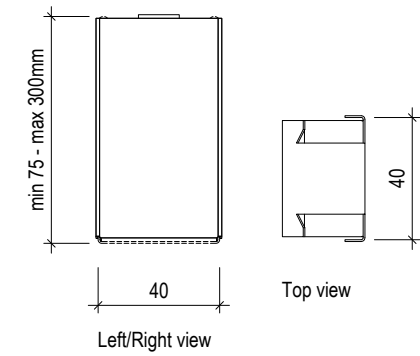

APPLICATION - TAVOLA BAFFLE FE 40TB 100 CEILING

PANEL SPAN scale 1:5

CARRIER SPAN scale 1:5

* - Panels > 4000mm available on request with a maximum of 5000mm

Drwg.No.	Date:	Scale:
C-i-Metal-Baffles-Tavola	01.05.2019	1:5
-2D_Application	Size:	Rev:
	A3	-
Subject: Interior Metal Baffles Ceiling		

Tavola BAFFLE FE 30TB xx

Tavola ENDCAP FE 30TB xx

Tavola BAFFLE FE 40TB xx

Tavola ENDCAP FE 40TB xx

Tavola BAFFLE FE 50TB xx

Tavola ENDCAP FE 50TB xx

Side view - Tavola BAFFLE FE 30TB xx, FE 40TB xx, FE 50TB xx

Tavola ENDCAP FE 30-50TB xx

* - Panels > 4000mm available on request with a maximum of 5000mm

Tavola BAFFLE AL 30TB xx

Tavola ENDCAP AL 30TB xx

Tavola BAFFLE AL 40TB xx

Tavola ENDCAP AL 40TB xx

Tavola BAFFLE AL 50TB xx

Tavola ENDCAP AL 50TB xx

Side view - Tavola BAFFLE AL 30TB xx, AL 40TB xx, AL 50TB xx

Tavola ENDCAP AL 30-50TB xx

* - Panels > 4000mm available on request with a maximum of 5000mm

Tavola SPLICE FE 30TB xx