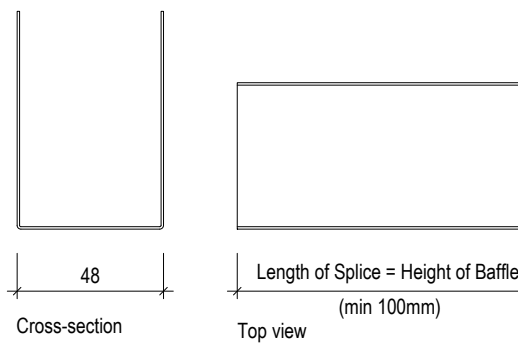

Tavola ENDCAP AL 50TB xx

Side view - Tavola BAFFLE AL 30TB xx, AL 40TB xx, AL 50TB xx

Tavola ENDCAP AL 30-50TB xx

* - Panels > 4000mm available on request with a maximum of 5000mm

Tavola SPLICE FE 30TB xx

Tavola SPLICE AL 30TB xx

Tavola SPLICE FE 40TB xx

Tavola SPLICE AL 40TB xx

Tavola SPLICE FE 50TB xx

Tavola SPLICE AL 40TB xx

Side view - Tavola SPLICE FE 30-50TB xx

Side view - Tavola SPLICE AL 30-50TB xx

Tavola LOCKING CLIP AL/FE 30TB