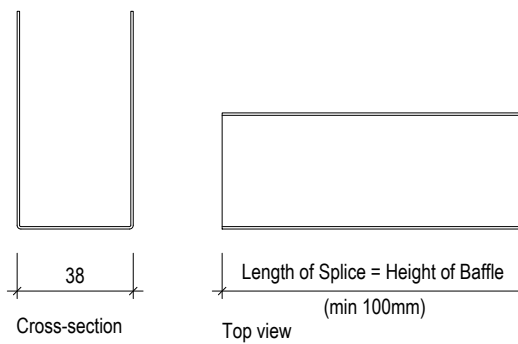

Tavola ENDCAP AL 50TB xx

Side view - Tavola BAFFLE AL 30TB xx, AL 40TB xx, AL 50TB xx

Tavola ENDCAP AL 30-50TB xx

* - Panels > 4000mm available on request with a maximum of 5000mm

Tavola SPLICE FE 30TB xx

Tavola SPLICE AL 30TB xx

Tavola SPLICE FE 40TB xx

Tavola SPLICE AL 40TB xx

Tavola SPLICE FE 50TB xx

Tavola SPLICE AL 40TB xx

Side view - Tavola SPLICE FE 30-50TB xx

Side view - Tavola SPLICE AL 30-50TB xx

Tavola LOCKING CLIP AL/FE 30TB