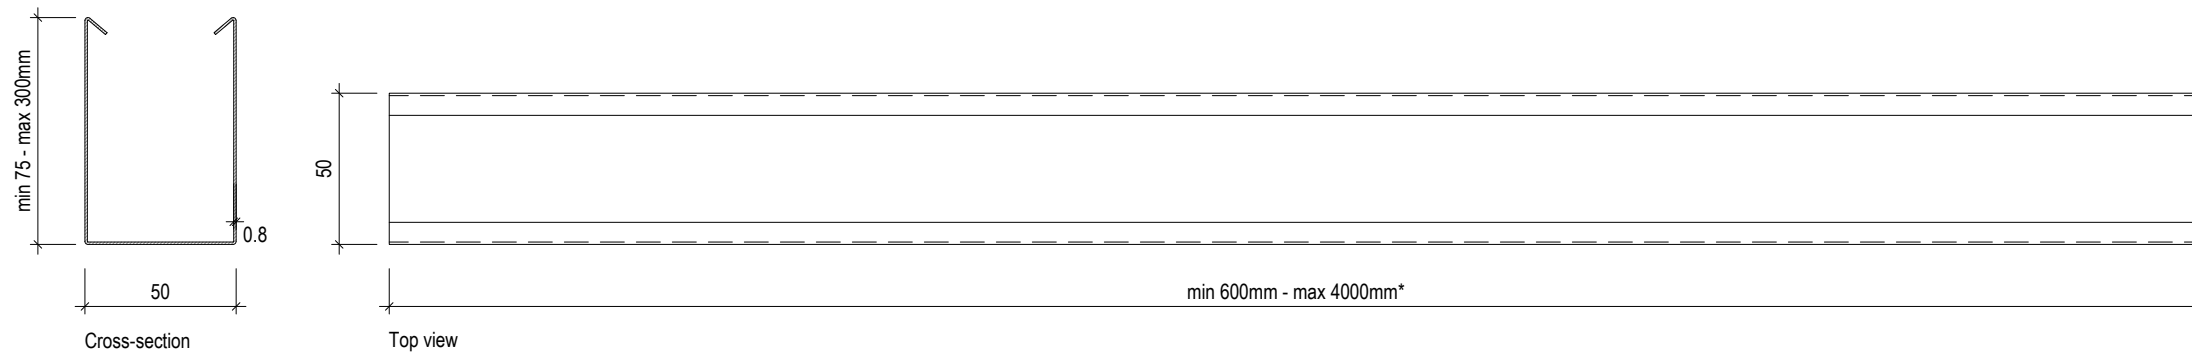

Tavola BAFFLE FE 30TB xx

Tavola ENDCAP FE 30TB xx

Tavola BAFFLE FE 40TB xx

Tavola ENDCAP FE 40TB xx

Tavola BAFFLE FE 50TB xx

Tavola ENDCAP FE 50TB xx

Side view - Tavola BAFFLE FE 30TB xx, FE 40TB xx, FE 50TB xx

Tavola ENDCAP FE 30-50TB xx

* - Panels > 4000mm available on request with a maximum of 5000mm

Tavola BAFFLE AL 30TB xx

Tavola ENDCAP AL 30TB xx

Tavola BAFFLE AL 40TB xx

Tavola ENDCAP AL 40TB xx

Tavola BAFFLE AL 50TB xx

Tavola ENDCAP AL 50TB xx

Side view - Tavola BAFFLE AL 30TB xx, AL 40TB xx, AL 50TB xx

Tavola ENDCAP AL 30-50TB xx

* - Panels > 4000mm available on request with a maximum of 5000mm

Tavola SPLICE FE 30TB xx

Tavola SPLICE AL 30TB xx

Tavola SPLICE FE 40TB xx

Tavola SPLICE AL 40TB xx

Tavola SPLICE FE 50TB xx

Tavola SPLICE AL 40TB xx

Side view - Tavola SPLICE FE 30-50TB xx

Side view - Tavola SPLICE AL 30-50TB xx

Tavola LOCKING CLIP AL/FE 30TB