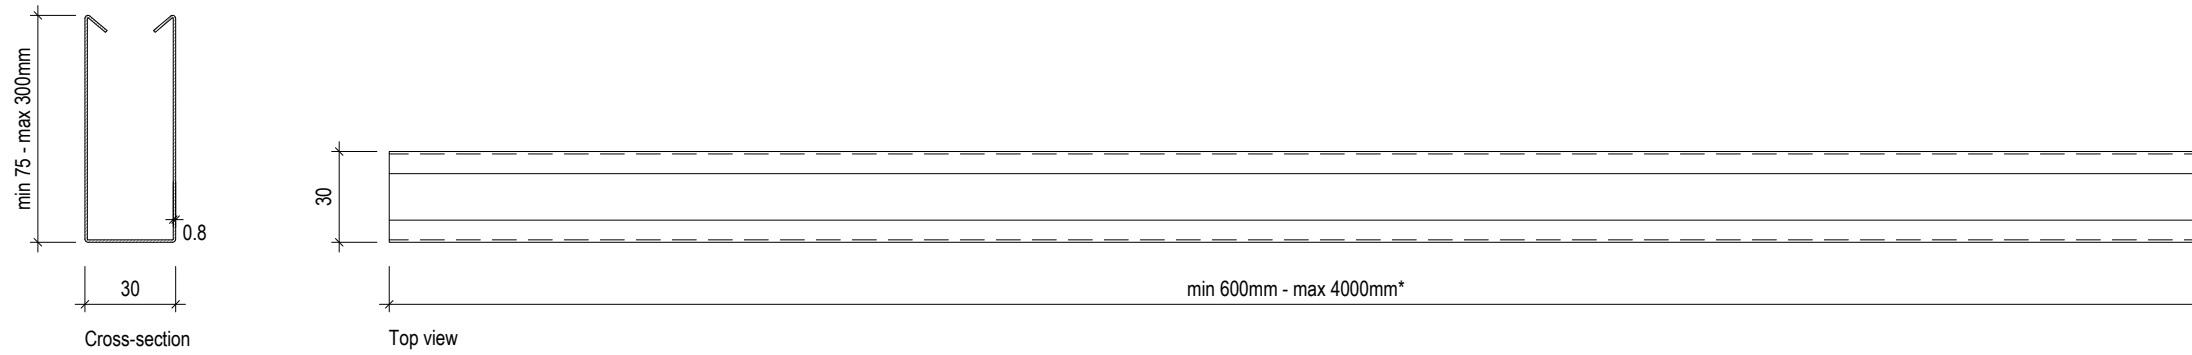

Tavola BAFFLE FE 30TB xx

Tavola ENDCAP FE 30TB xx

Tavola BAFFLE FE 40TB xx

Tavola ENDCAP FE 40TB xx

Tavola BAFFLE FE 50TB xx

Tavola ENDCAP FE 50TB xx

Side view - Tavola BAFFLE FE 30TB xx, FE 40TB xx, FE 50TB xx

Tavola ENDCAP FE 30-50TB xx

* - Panels > 4000mm available on request with a maximum of 5000mm

Tavola BAFFLE AL 30TB xx

Tavola ENDCAP AL 30TB xx

Tavola BAFFLE AL 40TB xx

Tavola ENDCAP AL 40TB xx

Tavola BAFFLE AL 50TB xx

Tavola ENDCAP AL 50TB xx

Side view - Tavola BAFFLE AL 30TB xx, AL 40TB xx, AL 50TB xx

Tavola ENDCAP AL 30-50TB xx

* - Panels > 4000mm available on request with a maximum of 5000mm

Tavola SPLICE FE 30TB xx

Tavola SPLICE AL 30TB xx

Tavola SPLICE FE 40TB xx

Tavola SPLICE AL 40TB xx

Tavola SPLICE FE 50TB xx

Tavola SPLICE AL 40TB xx

Side view - Tavola SPLICE FE 30-50TB xx

Side view - Tavola SPLICE AL 30-50TB xx

Tavola LOCKING CLIP AL/FE 30TB