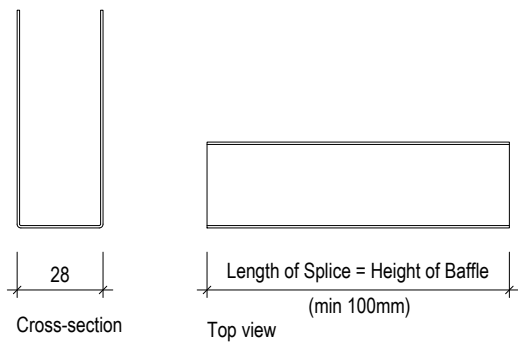

Tavola ENDCAP AL 50TB xx

Side view - Tavola BAFFLE AL 30TB xx, AL 40TB xx, AL 50TB xx

Tavola ENDCAP AL 30-50TB xx

* - Panels > 4000mm available on request with a maximum of 5000mm

Tavola SPLICE FE 30TB xx

Tavola SPLICE AL 30TB xx

Tavola SPLICE FE 40TB xx

Tavola SPLICE AL 40TB xx

Tavola SPLICE FE 50TB xx

Tavola SPLICE AL 40TB xx

Side view - Tavola SPLICE FE 30-50TB xx

Side view - Tavola SPLICE AL 30-50TB xx

Tavola LOCKING CLIP AL/FE 30TB