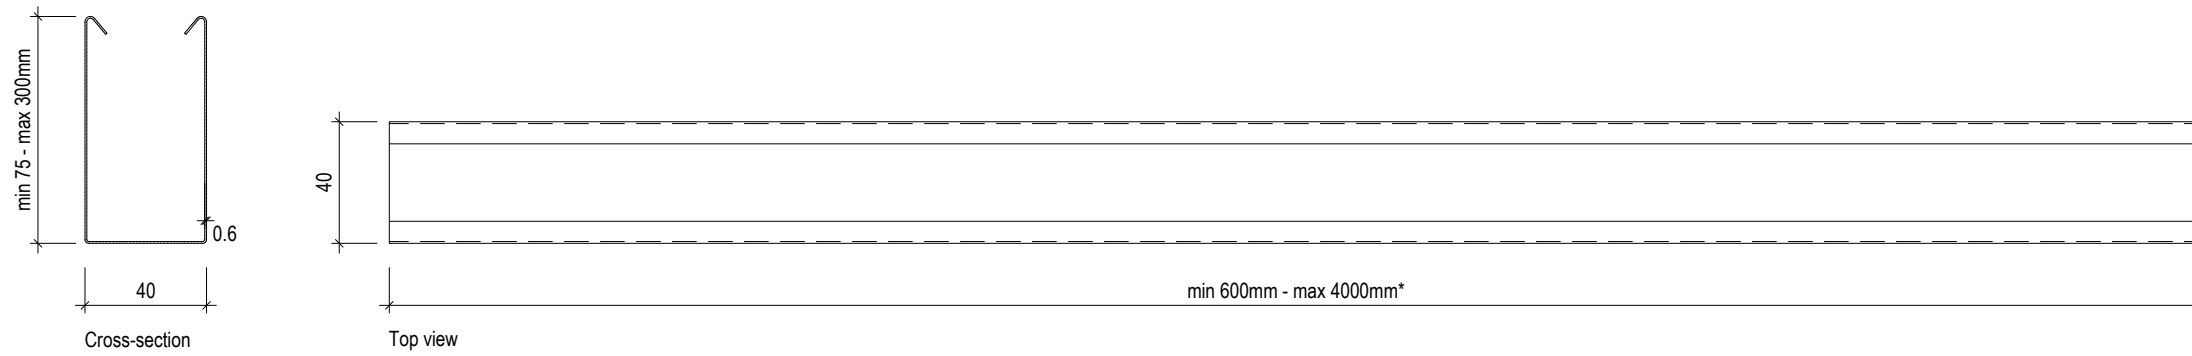

APPLICATION - TAVOLA BAFFLE FE 40TB 100 CEILING

PANEL SPAN scale 1:5

CARRIER SPAN scale 1:5

* - Panels > 4000mm available on request with a maximum of 5000mm

Drwg.No.	Date:	Scale:
C-i-Metal-Baffles-Tavola	01.05.2019	1:5
-2D_Application	Size:	Rev:
	A3	-
Subject: Interior Metal Baffles Ceiling		

Tavola BAFFLE FE 30TB xx

Tavola ENDCAP FE 30TB xx

Tavola BAFFLE FE 40TB xx

Tavola ENDCAP FE 40TB xx

Tavola BAFFLE FE 50TB xx

Tavola ENDCAP FE 50TB xx

Side view - Tavola BAFFLE FE 30TB xx, FE 40TB xx, FE 50TB xx

Tavola ENDCAP FE 30-50TB xx

* - Panels > 4000mm available on request with a maximum of 5000mm

Tavola BAFFLE AL 30TB xx

Tavola ENDCAP AL 30TB xx

Tavola BAFFLE AL 40TB xx

Tavola ENDCAP AL 40TB xx

Tavola BAFFLE AL 50TB xx

Tavola ENDCAP AL 50TB xx

Side view - Tavola BAFFLE AL 30TB xx, AL 40TB xx, AL 50TB xx

Tavola ENDCAP AL 30-50TB xx

* - Panels > 4000mm available on request with a maximum of 5000mm

Tavola SPLICE FE 30TB xx