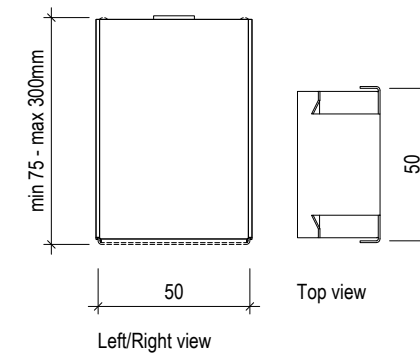

APPLICATION - TAVOLA BAFFLE FE 40TB 100 CEILING

PANEL SPAN scale 1:5

CARRIER SPAN scale 1:5

* - Panels > 4000mm available on request with a maximum of 5000mm

Drwg.No.	Date:	Scale:
C-i-Metal-Baffles-Tavola	01.05.2019	1:5
-2D_Application	Size:	Rev:
	A3	-
Subject: Interior Metal Baffles Ceiling		

Tavola BAFFLE FE 30TB xx

Tavola ENDCAP FE 30TB xx

Tavola BAFFLE FE 40TB xx

Tavola ENDCAP FE 40TB xx

Tavola BAFFLE FE 50TB xx

Tavola ENDCAP FE 50TB xx

Side view - Tavola BAFFLE FE 30TB xx, FE 40TB xx, FE 50TB xx

Tavola ENDCAP FE 30-50TB xx

* - Panels > 4000mm available on request with a maximum of 5000mm

Tavola BAFFLE AL 30TB xx

Tavola ENDCAP AL 30TB xx

Tavola BAFFLE AL 40TB xx

Tavola ENDCAP AL 40TB xx

Tavola BAFFLE AL 50TB xx

Tavola ENDCAP AL 50TB xx

Side view - Tavola BAFFLE AL 30TB xx, AL 40TB xx, AL 50TB xx

Tavola ENDCAP AL 30-50TB xx

* - Panels > 4000mm available on request with a maximum of 5000mm

Tavola SPLICE FE 30TB xx