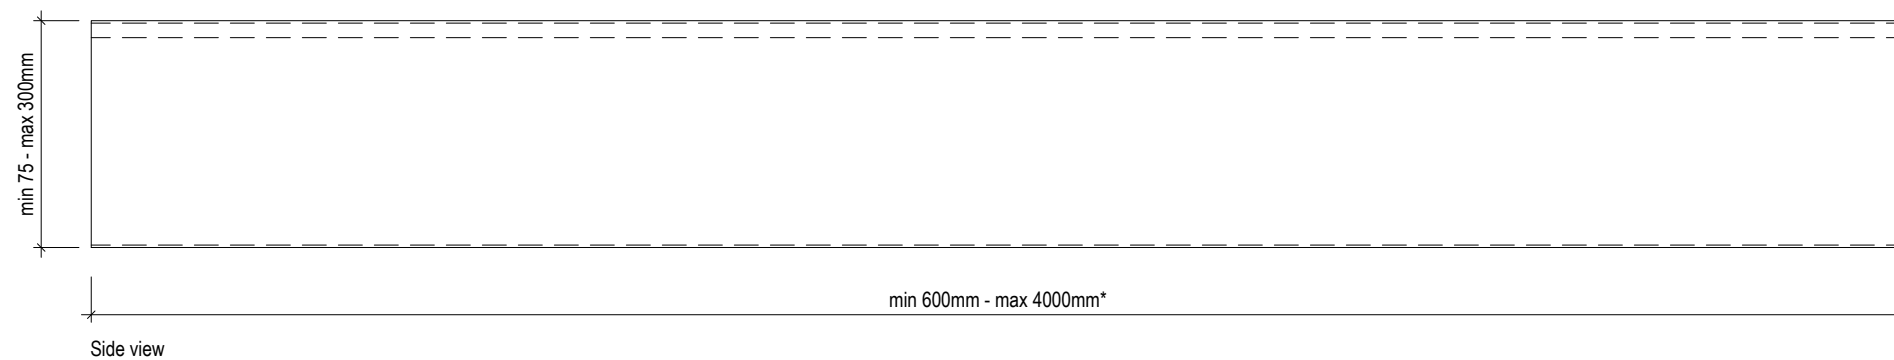

Tavola ENDCAP FE 30-50TB xx

* - Panels > 4000mm available on request with a maximum of 5000mm

Tavola BAFFLE AL 30TB xx

Tavola ENDCAP AL 30TB xx

Tavola BAFFLE AL 40TB xx

Tavola ENDCAP AL 40TB xx

Tavola BAFFLE AL 50TB xx

Tavola ENDCAP AL 50TB xx

Side view - Tavola BAFFLE AL 30TB xx, AL 40TB xx, AL 50TB xx

Tavola ENDCAP AL 30-50TB xx

* - Panels > 4000mm available on request with a maximum of 5000mm

Tavola SPLICE FE 30TB xx

Tavola SPLICE AL 30TB xx

Tavola SPLICE FE 40TB xx

Tavola SPLICE AL 40TB xx

Tavola SPLICE FE 50TB xx

Tavola SPLICE AL 40TB xx

Side view - Tavola SPLICE FE 30-50TB xx

Side view - Tavola SPLICE AL 30-50TB xx

Tavola LOCKING CLIP AL/FE 30TB