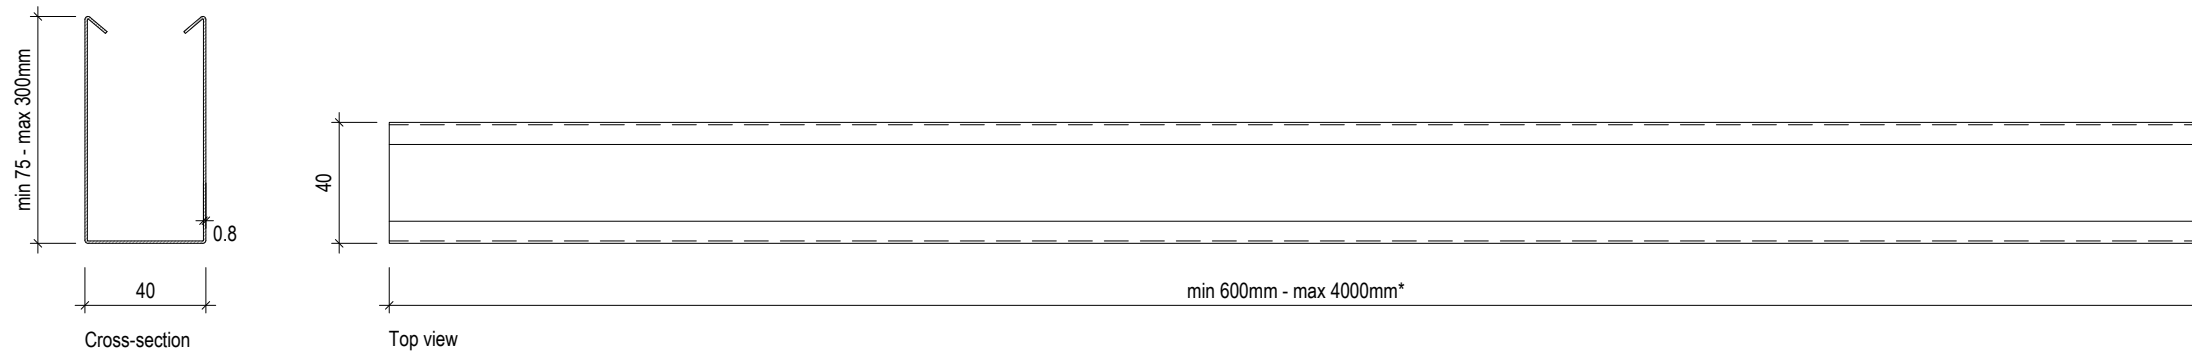

Tavola BAFFLE FE 30TB xx

Tavola ENDCAP FE 30TB xx

Tavola BAFFLE FE 40TB xx

Tavola ENDCAP FE 40TB xx

Tavola BAFFLE FE 50TB xx

Tavola ENDCAP FE 50TB xx

Side view - Tavola BAFFLE FE 30TB xx, FE 40TB xx, FE 50TB xx

Tavola ENDCAP FE 30-50TB xx

* - Panels > 4000mm available on request with a maximum of 5000mm

Tavola BAFFLE AL 30TB xx

Tavola ENDCAP AL 30TB xx

Tavola BAFFLE AL 40TB xx

Tavola ENDCAP AL 40TB xx

Tavola BAFFLE AL 50TB xx

Tavola ENDCAP AL 50TB xx

Side view - Tavola BAFFLE AL 30TB xx, AL 40TB xx, AL 50TB xx

Tavola ENDCAP AL 30-50TB xx

* - Panels > 4000mm available on request with a maximum of 5000mm

Tavola SPLICE FE 30TB xx

Tavola SPLICE AL 30TB xx

Tavola SPLICE FE 40TB xx

Tavola SPLICE AL 40TB xx

Tavola SPLICE FE 50TB xx

Tavola SPLICE AL 40TB xx

Side view - Tavola SPLICE FE 30-50TB xx

Side view - Tavola SPLICE AL 30-50TB xx

Tavola LOCKING CLIP AL/FE 30TB