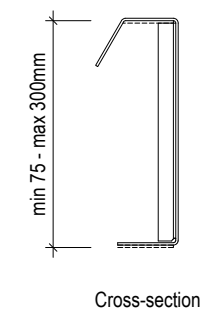

APPLICATION - TAVOLA BAFFLE FE 40TB 100 CEILING

PANEL SPAN scale 1:5

CARRIER SPAN scale 1:5

* - Panels > 4000mm available on request with a maximum of 5000mm

Drwg.No.	Date:	Scale:
C-i-Metal-Baffles-Tavola	01.05.2019	1:5
-2D_Application	Size:	Rev:
	A3	-
Subject: Interior Metal Baffles Ceiling		

Tavola ENDCAP FE 30-50TB xx

* - Panels > 4000mm available on request with a maximum of 5000mm

Tavola BAFFLE AL 30TB xx

Tavola ENDCAP AL 30TB xx

Tavola BAFFLE AL 40TB xx

Tavola ENDCAP AL 40TB xx

Tavola BAFFLE AL 50TB xx

Tavola ENDCAP AL 50TB xx

Side view - Tavola BAFFLE AL 30TB xx, AL 40TB xx, AL 50TB xx

Tavola ENDCAP AL 30-50TB xx

* - Panels > 4000mm available on request with a maximum of 5000mm

Tavola SPLICE FE 30TB xx

Tavola SPLICE AL 30TB xx

Tavola SPLICE FE 40TB xx

Tavola SPLICE AL 40TB xx

Tavola SPLICE FE 50TB xx

Tavola SPLICE AL 40TB xx

Side view - Tavola SPLICE FE 30-50TB xx

Side view - Tavola SPLICE AL 30-50TB xx

Tavola LOCKING CLIP AL/FE 30TB