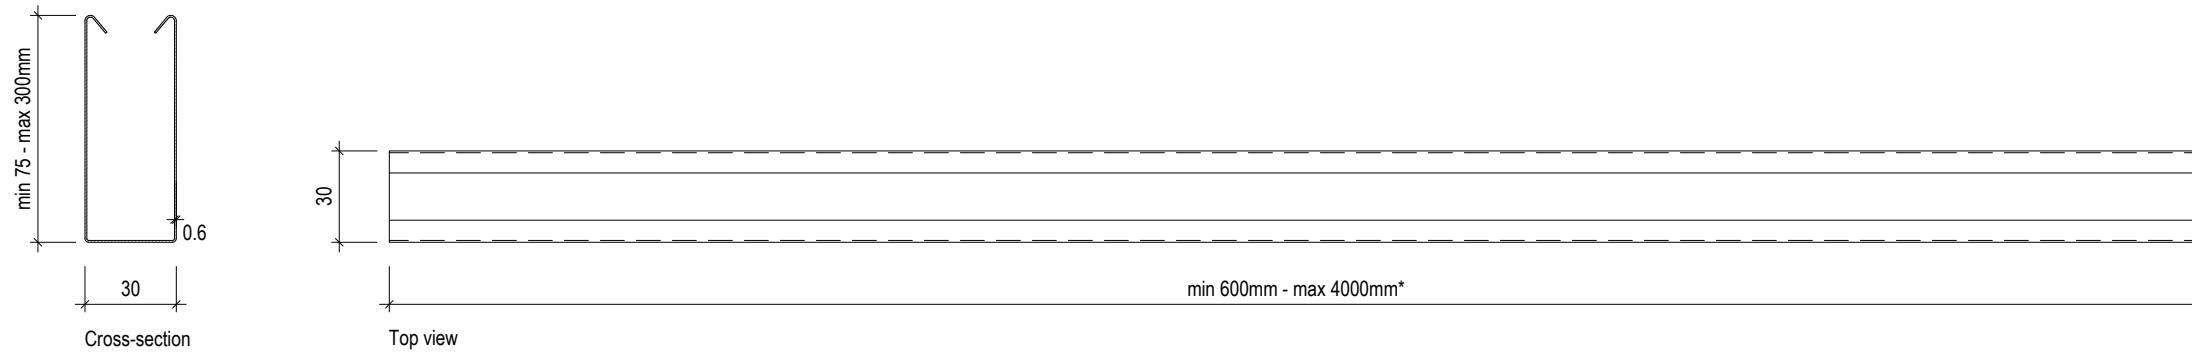

APPLICATION - TAVOLA BAFFLE FE 40TB 100 CEILING

PANEL SPAN scale 1:5

CARRIER SPAN scale 1:5

* - Panels > 4000mm available on request with a maximum of 5000mm

Drwg.No.	Date:	Scale:
C-i-Metal-Baffles-Tavola	01.05.2019	1:5
-2D_Application	Size:	Rev:
	A3	-
Subject: Interior Metal Baffles Ceiling		

Tavola BAFFLE FE 30TB xx

Tavola ENDCAP FE 30TB xx

Tavola BAFFLE FE 40TB xx

Tavola ENDCAP FE 40TB xx

Tavola BAFFLE FE 50TB xx

Tavola ENDCAP FE 50TB xx

Side view - Tavola BAFFLE FE 30TB xx, FE 40TB xx, FE 50TB xx

Tavola ENDCAP FE 30-50TB xx

* - Panels > 4000mm available on request with a maximum of 5000mm

Tavola BAFFLE AL 30TB xx

Tavola ENDCAP AL 30TB xx

Tavola BAFFLE AL 40TB xx

Tavola ENDCAP AL 40TB xx

Tavola BAFFLE AL 50TB xx

Tavola ENDCAP AL 50TB xx

Side view - Tavola BAFFLE AL 30TB xx, AL 40TB xx, AL 50TB xx

Tavola ENDCAP AL 30-50TB xx

* - Panels > 4000mm available on request with a maximum of 5000mm

Tavola SPLICE FE 30TB xx