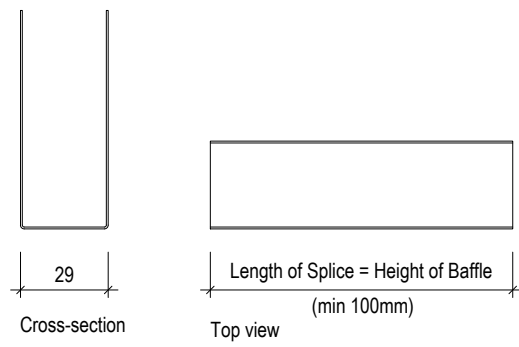

Tavola ENDCAP FE 30-50TB xx

* - Panels > 4000mm available on request with a maximum of 5000mm

Tavola BAFFLE AL 30TB xx

Tavola ENDCAP AL 30TB xx

Tavola BAFFLE AL 40TB xx

Tavola ENDCAP AL 40TB xx

Tavola BAFFLE AL 50TB xx

Tavola ENDCAP AL 50TB xx

Side view - Tavola BAFFLE AL 30TB xx, AL 40TB xx, AL 50TB xx

Tavola ENDCAP AL 30-50TB xx

* - Panels > 4000mm available on request with a maximum of 5000mm

Tavola SPLICE FE 30TB xx

Tavola SPLICE AL 30TB xx

Tavola SPLICE FE 40TB xx

Tavola SPLICE AL 40TB xx

Tavola SPLICE FE 50TB xx

Tavola SPLICE AL 40TB xx

Side view - Tavola SPLICE FE 30-50TB xx

Side view - Tavola SPLICE AL 30-50TB xx

Tavola LOCKING CLIP AL/FE 30TB