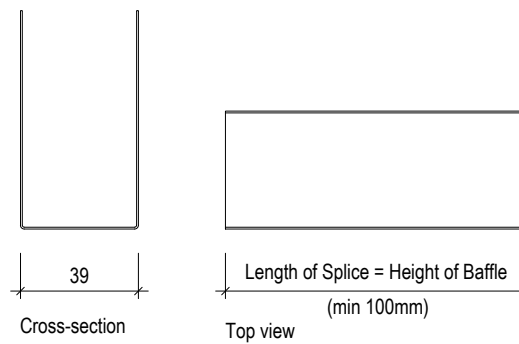

Tavola ENDCAP AL 50TB xx

Side view - Tavola BAFFLE AL 30TB xx, AL 40TB xx, AL 50TB xx

Tavola ENDCAP AL 30-50TB xx

* - Panels > 4000mm available on request with a maximum of 5000mm

Tavola SPLICE FE 30TB xx

Tavola SPLICE AL 30TB xx

Tavola SPLICE FE 40TB xx

Tavola SPLICE AL 40TB xx

Tavola SPLICE FE 50TB xx

Tavola SPLICE AL 40TB xx

Side view - Tavola SPLICE FE 30-50TB xx

Side view - Tavola SPLICE AL 30-50TB xx

Tavola LOCKING CLIP AL/FE 30TB