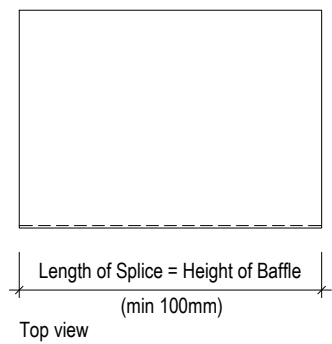

Tavola ENDCAP AL 50TB xx

Side view - Tavola BAFFLE AL 30TB xx, AL 40TB xx, AL 50TB xx

Tavola ENDCAP AL 30-50TB xx

* - Panels > 4000mm available on request with a maximum of 5000mm

Tavola SPLICE FE 30TB xx

Tavola SPLICE AL 30TB xx

Tavola SPLICE FE 40TB xx

Tavola SPLICE AL 40TB xx

Tavola SPLICE FE 50TB xx

Tavola SPLICE AL 40TB xx

Side view - Tavola SPLICE FE 30-50TB xx

Side view - Tavola SPLICE AL 30-50TB xx

Tavola LOCKING CLIP AL/FE 30TB