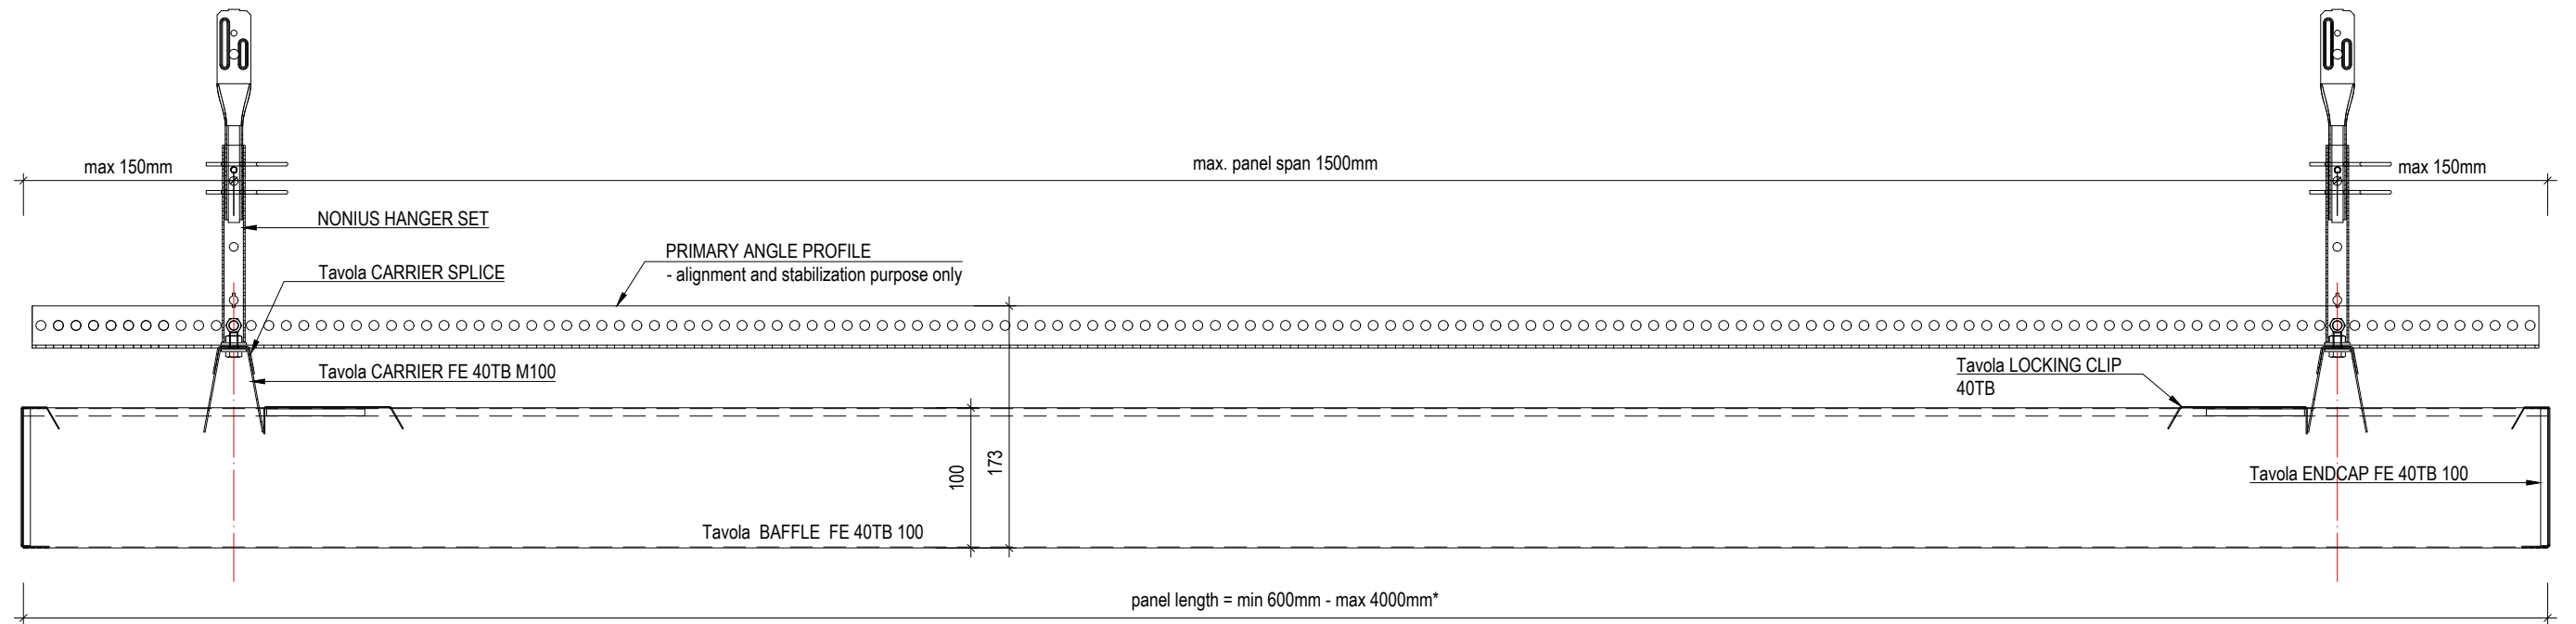

APPLICATION - TAVOLA BAFFLE FE 40TB 100 CEILING

PANEL SPAN scale 1:5

CARRIER SPAN scale 1:5

* - Panels > 4000mm available on request with a maximum of 5000mm

Drwg.No.	Date:	Scale:
C-i-Metal-Baffles-Tavola	01.05.2019	1:5
-2D_Application	Size:	Rev:
	A3	-
Subject: Interior Metal Baffles Ceiling		

Tavola BAFFLE FE 30TB xx

Tavola ENDCAP FE 30TB xx

Tavola BAFFLE FE 40TB xx

Tavola ENDCAP FE 40TB xx

Tavola BAFFLE FE 50TB xx

Tavola ENDCAP FE 50TB xx

Side view - Tavola BAFFLE FE 30TB xx, FE 40TB xx, FE 50TB xx

Tavola ENDCAP FE 30-50TB xx

* - Panels > 4000mm available on request with a maximum of 5000mm

Tavola BAFFLE AL 30TB xx

Tavola ENDCAP AL 30TB xx

Tavola BAFFLE AL 40TB xx

Tavola ENDCAP AL 40TB xx

Tavola BAFFLE AL 50TB xx

Tavola ENDCAP AL 50TB xx

Side view - Tavola BAFFLE AL 30TB xx, AL 40TB xx, AL 50TB xx

Tavola ENDCAP AL 30-50TB xx

* - Panels > 4000mm available on request with a maximum of 5000mm

Tavola SPLICE FE 30TB xx