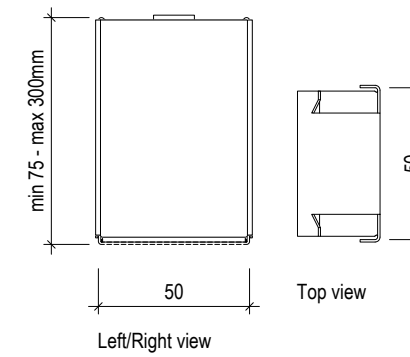

APPLICATION - TAVOLA BAFFLE FE 40TB 100 CEILING

PANEL SPAN scale 1:5

CARRIER SPAN scale 1:5

* - Panels > 4000mm available on request with a maximum of 5000mm

Drwg.No.	Date:	Scale:
C-i-Metal-Baffles-Tavola	01.05.2019	1:5
-2D_Application	Size:	Rev:
	A3	-
Subject: Interior Metal Baffles Ceiling		

Tavola BAFFLE FE 30TB xx

Tavola ENDCAP FE 30TB xx

Tavola BAFFLE FE 40TB xx

Tavola ENDCAP FE 40TB xx

Tavola BAFFLE FE 50TB xx

Tavola ENDCAP FE 50TB xx

Side view - Tavola BAFFLE FE 30TB xx, FE 40TB xx, FE 50TB xx

Tavola ENDCAP FE 30-50TB xx

* - Panels > 4000mm available on request with a maximum of 5000mm

Tavola BAFFLE AL 30TB xx

Tavola ENDCAP AL 30TB xx

Tavola BAFFLE AL 40TB xx

Tavola ENDCAP AL 40TB xx

Tavola BAFFLE AL 50TB xx

Tavola ENDCAP AL 50TB xx

Side view - Tavola BAFFLE AL 30TB xx, AL 40TB xx, AL 50TB xx

Tavola ENDCAP AL 30-50TB xx

* - Panels > 4000mm available on request with a maximum of 5000mm

Tavola SPLICE FE 30TB xx