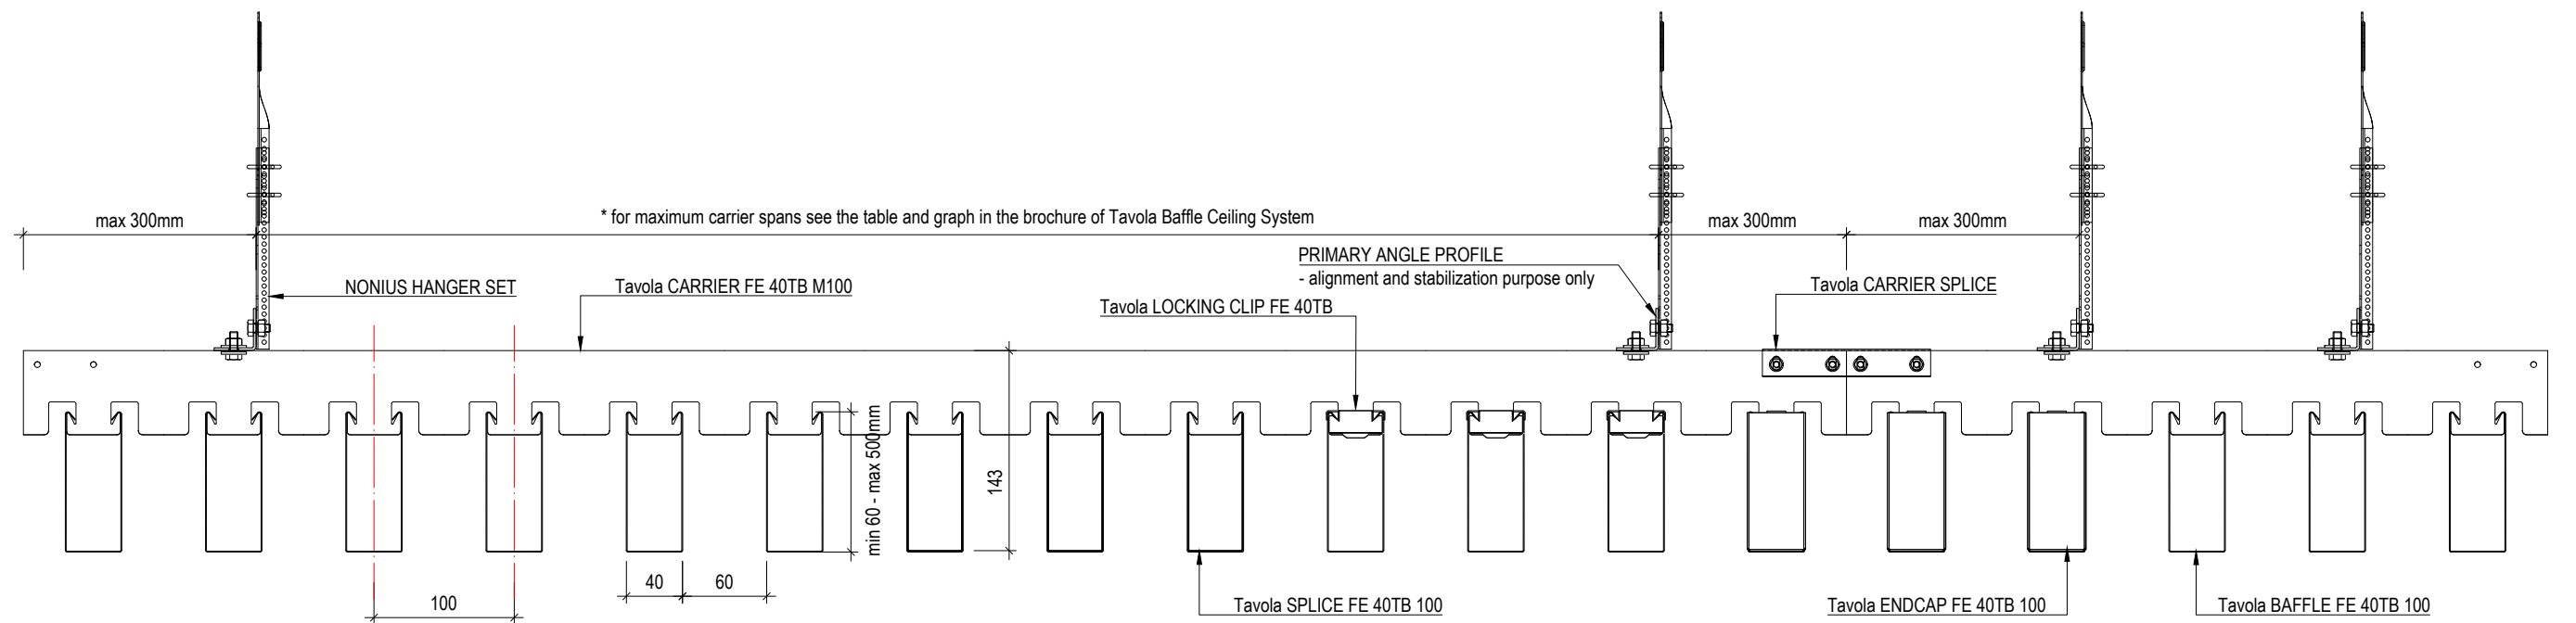

APPLICATION - TAVOLA BAFFLE FE 40TB 100 CEILING

PANEL SPAN scale 1:5

CARRIER SPAN scale 1:5

* - Panels > 4000mm available on request with a maximum of 5000mm

Drwg.No.	Date:	Scale:
C-i-Metal-Baffles-Tavola	01.05.2019	1:5
-2D_Application	Size:	Rev:
	A3	-
Subject: Interior Metal Baffles Ceiling		

Tavola BAFFLE FE 30TB xx

Tavola ENDCAP FE 30TB xx

Tavola BAFFLE FE 40TB xx

Tavola ENDCAP FE 40TB xx

Tavola BAFFLE FE 50TB xx

Tavola ENDCAP FE 50TB xx

Side view - Tavola BAFFLE FE 30TB xx, FE 40TB xx, FE 50TB xx

Tavola ENDCAP FE 30-50TB xx

* - Panels > 4000mm available on request with a maximum of 5000mm

Tavola BAFFLE AL 30TB xx

Tavola ENDCAP AL 30TB xx

Tavola BAFFLE AL 40TB xx

Tavola ENDCAP AL 40TB xx

Tavola BAFFLE AL 50TB xx

Tavola ENDCAP AL 50TB xx

Side view - Tavola BAFFLE AL 30TB xx, AL 40TB xx, AL 50TB xx

Tavola ENDCAP AL 30-50TB xx

* - Panels > 4000mm available on request with a maximum of 5000mm

Tavola SPLICE FE 30TB xx